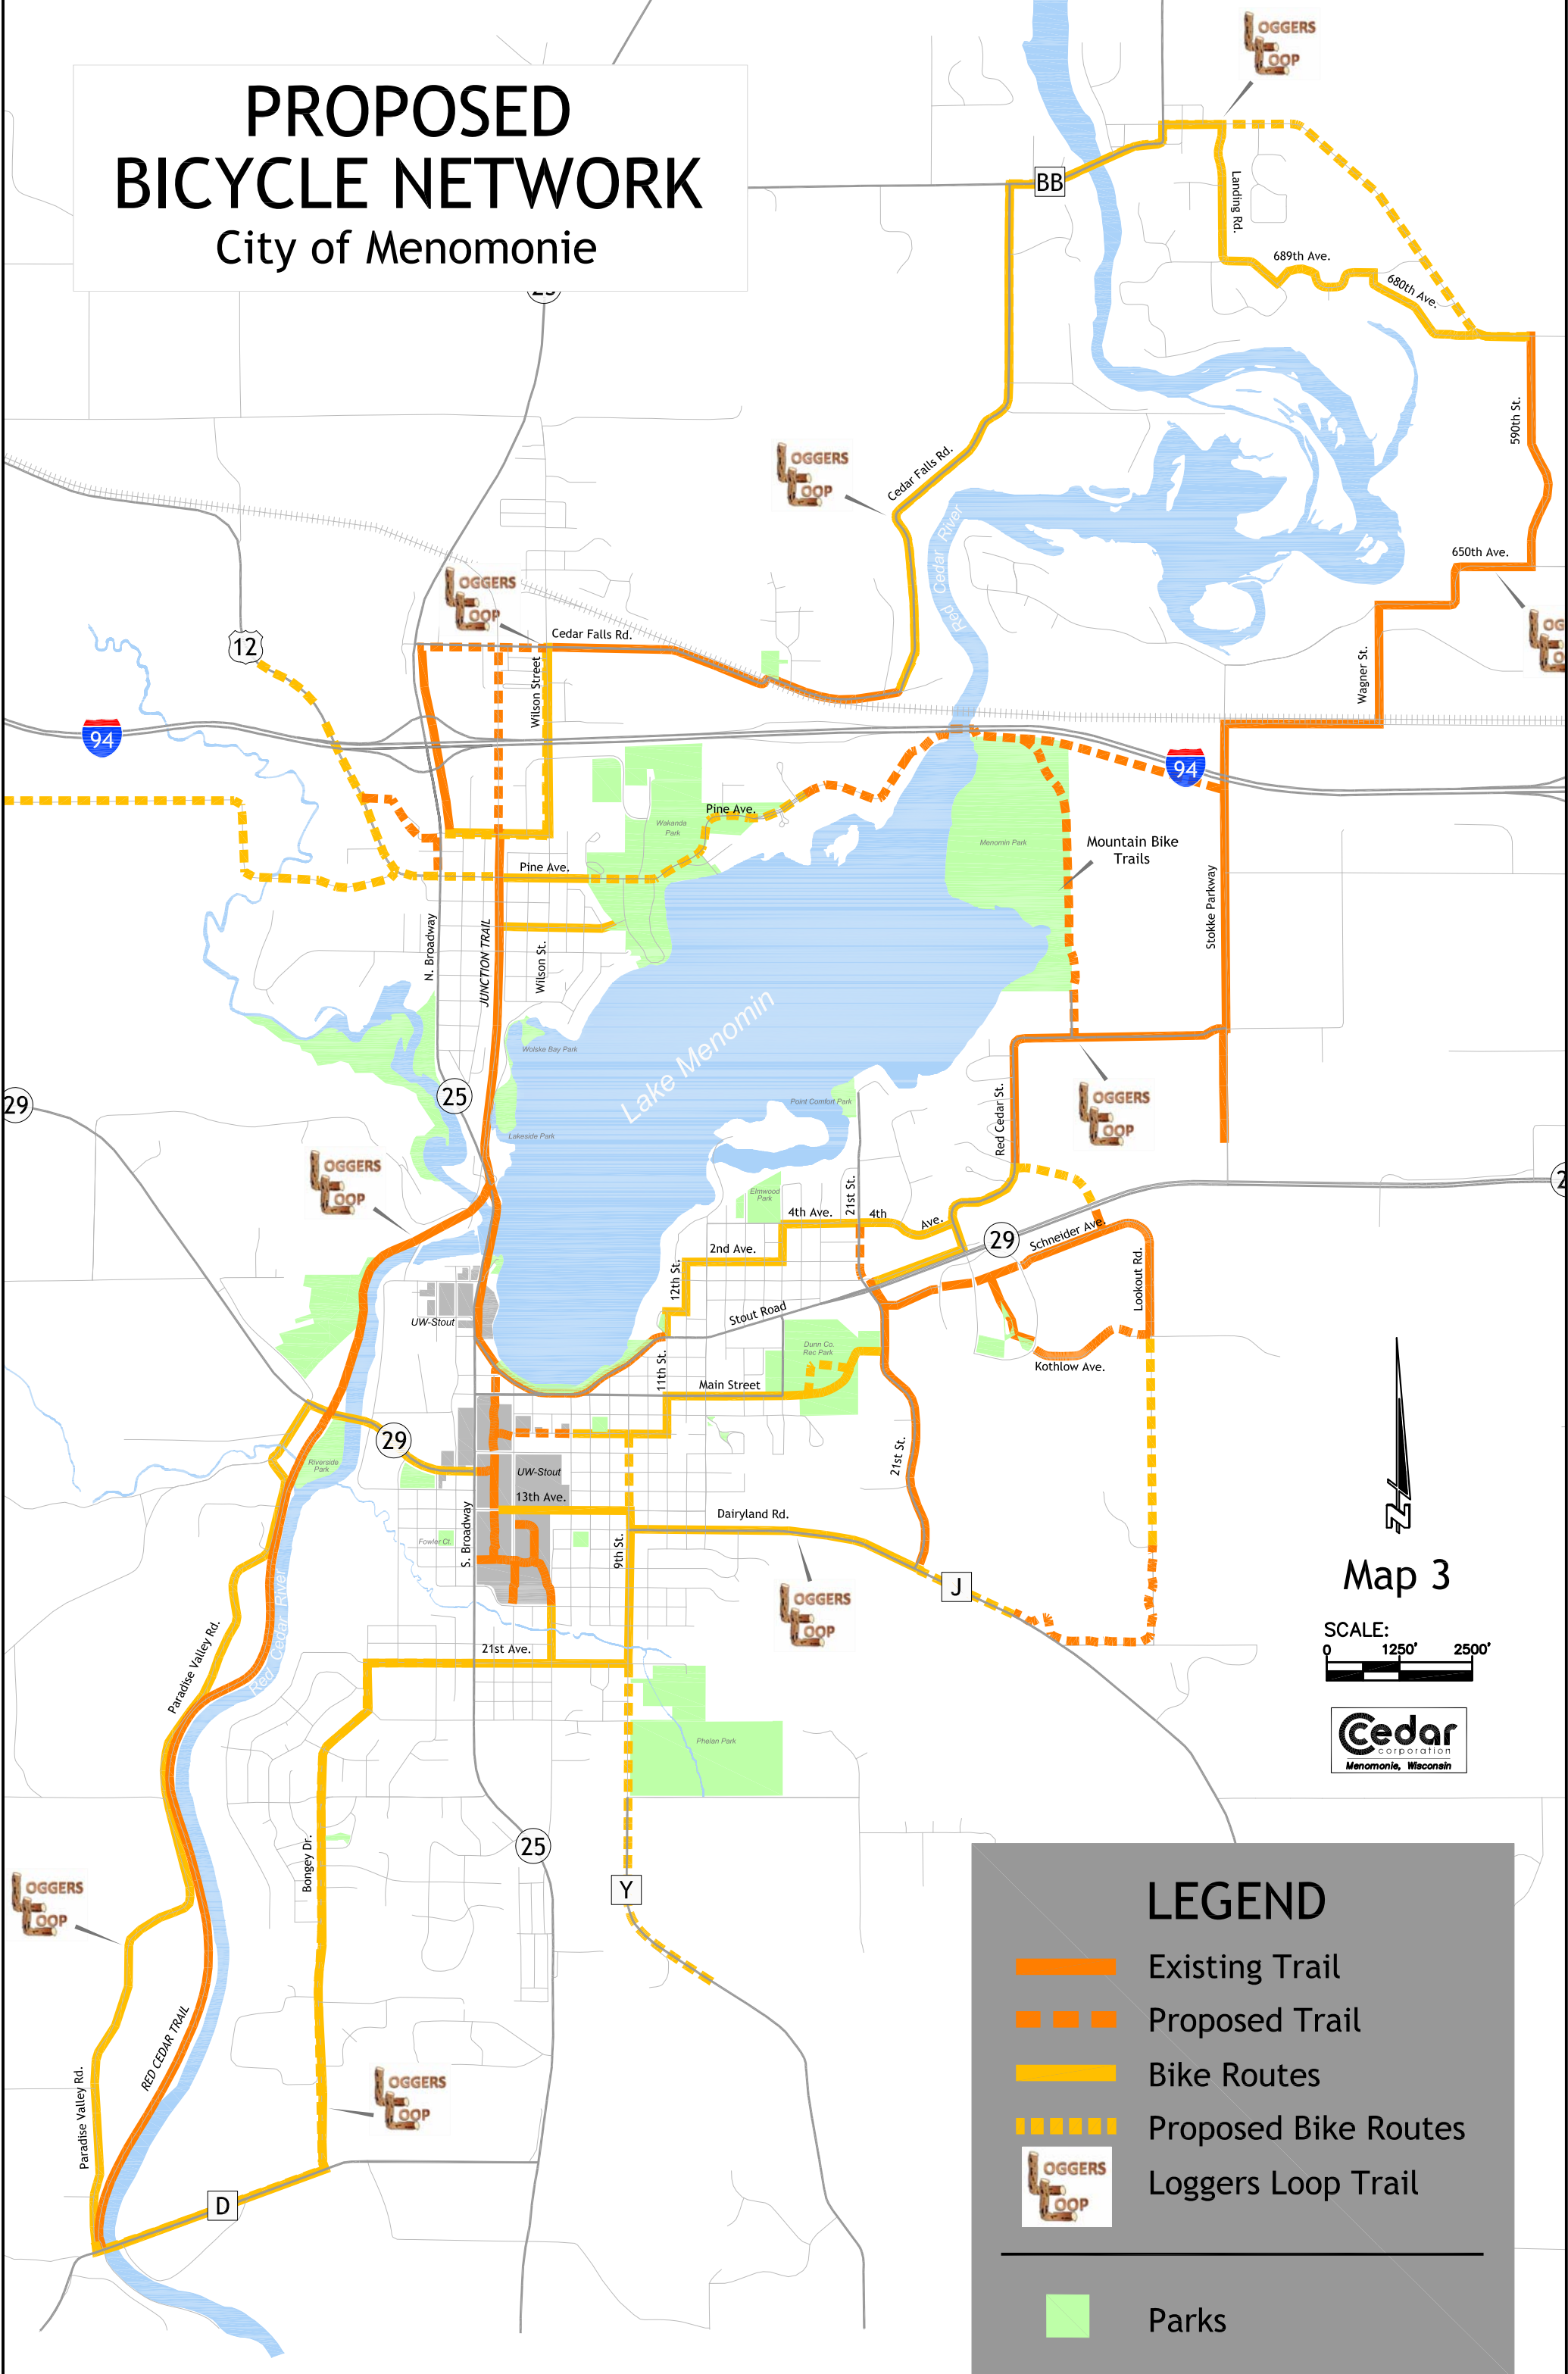

# PROPOSED BICYCLE NETWORK

## City of Menomonie

Map 3

SCALE:  
0 1250' 2500'

### LEGEND

-  Existing Trail
-  Proposed Trail
-  Bike Routes
-  Proposed Bike Routes
-  Loggers Loop Trail
-  Parks